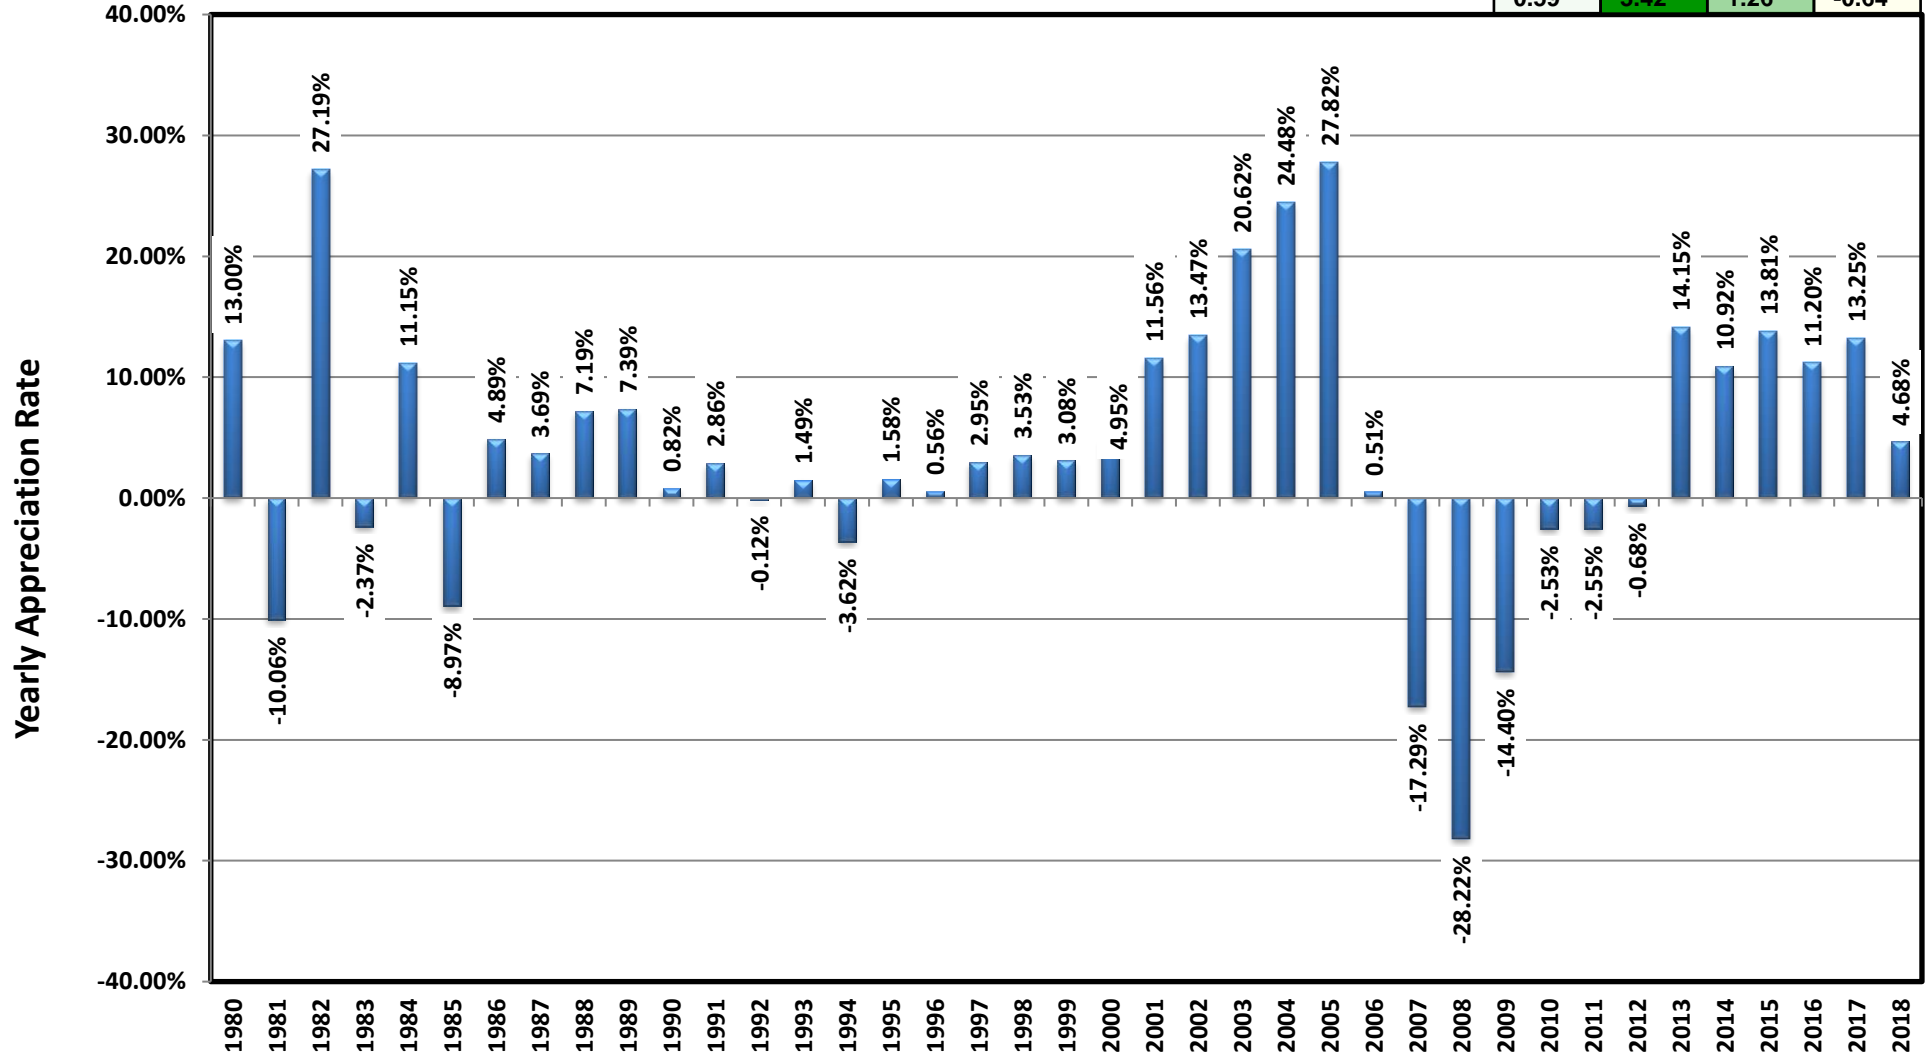

Annual Appreciation: Port St. Lucie, FL

1980 - 2018 Home Price Index

Recent Quarter Appreciation

1Q'18	2Q'18	3Q'18	4Q'18
0.59	3.42	1.26	-0.64

Data Reported: 2/26/2019, source: www.fhfa.gov