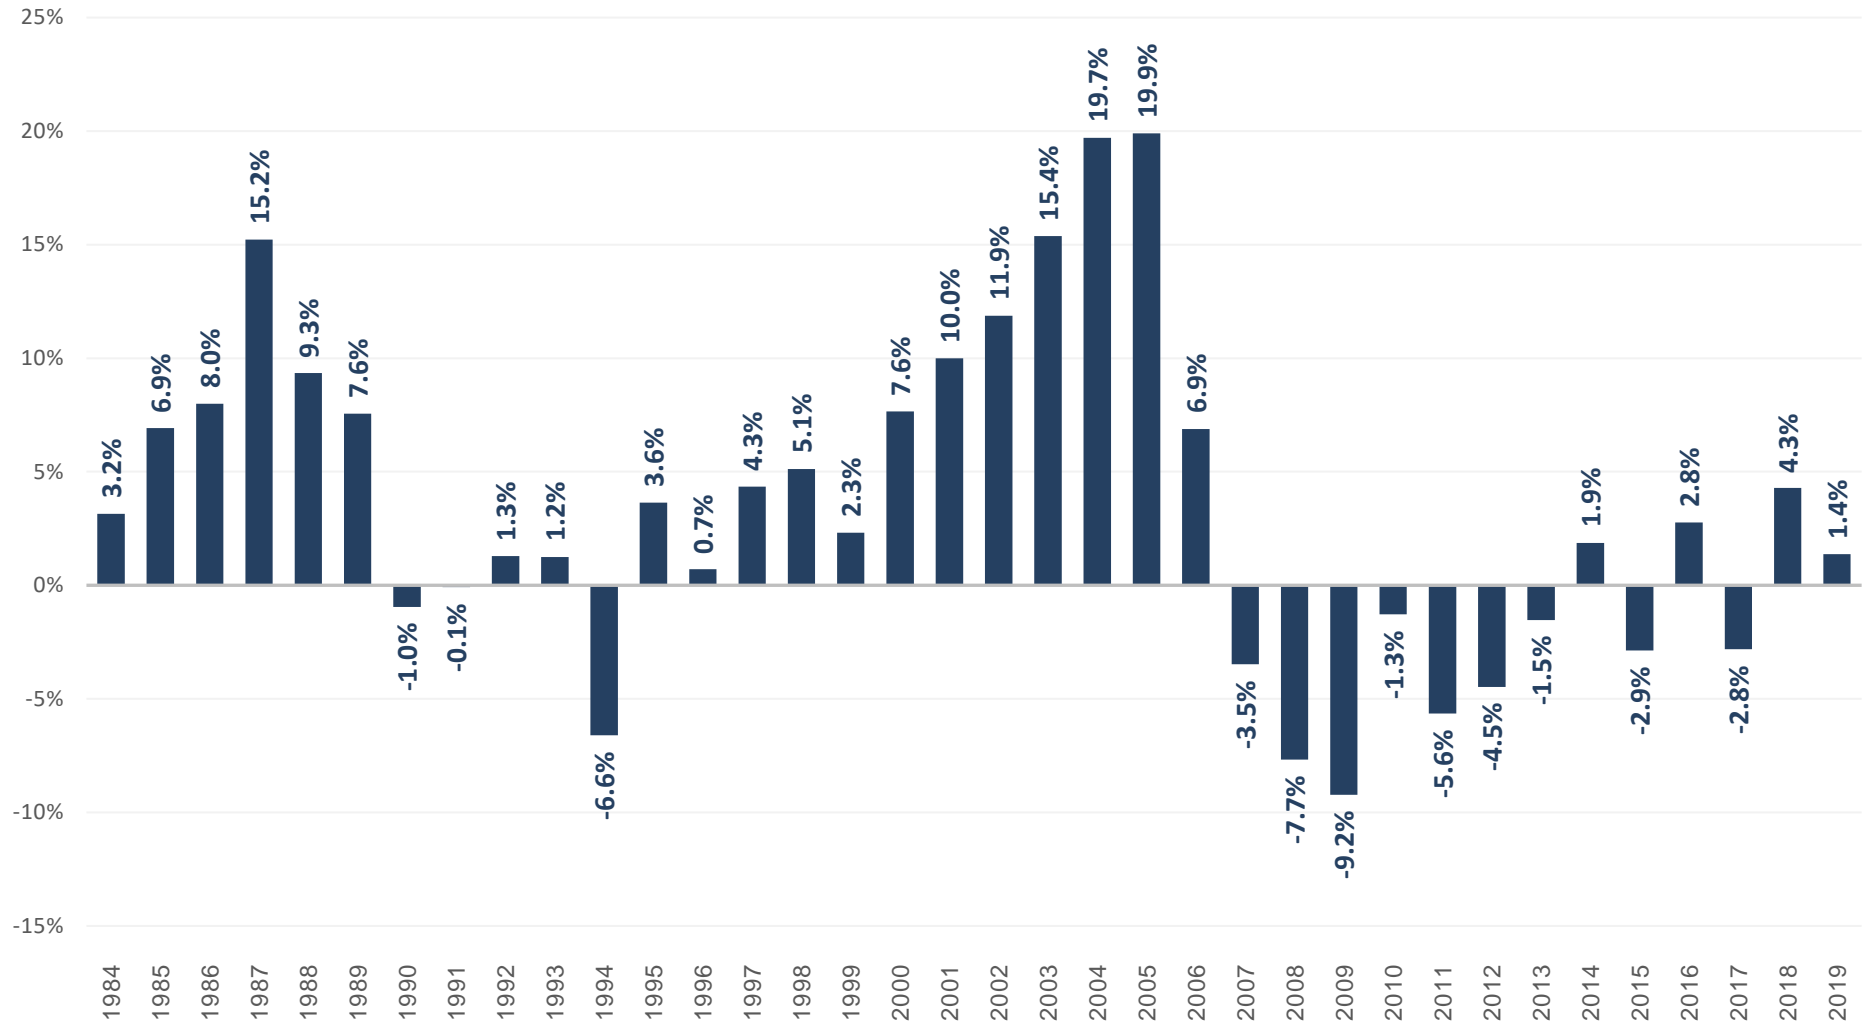

ANNUAL APPRECIATION: ATLANTIC CITY-HAMMONTON, NJ

1984 - 2019 HOME PRICE INDEX

(*NOTE: 2019 APPRECIATION RATES BASED ON JAN-MAR DATA)

AVERAGE ANNUAL APPRECIATION: 3.6%

RECENT QUARTER APPRECIATION

2Q'18	3Q'18	4Q'18	1Q'19
2.45	-1.08	0.44	1.37

DATA REPORTED: 5/28/2019, SOURCE: WWW.FHFA.GOV